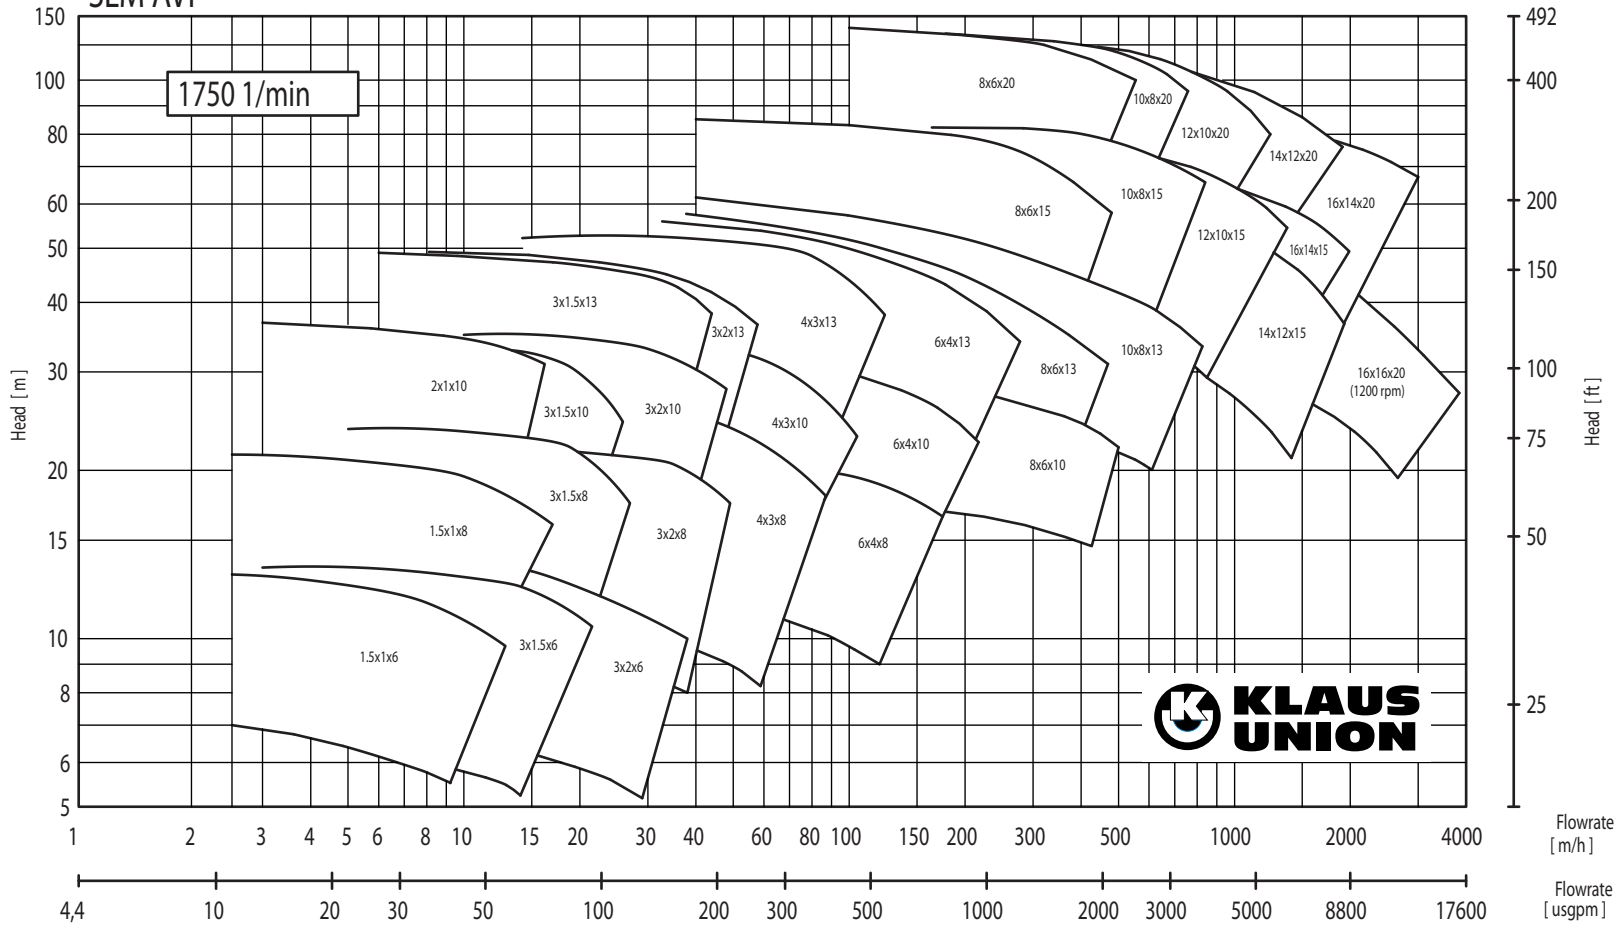

SLM AVP

# SLM AVP

3500 1/min

Flowrate [m/h]  
Flowrate [usgpm]