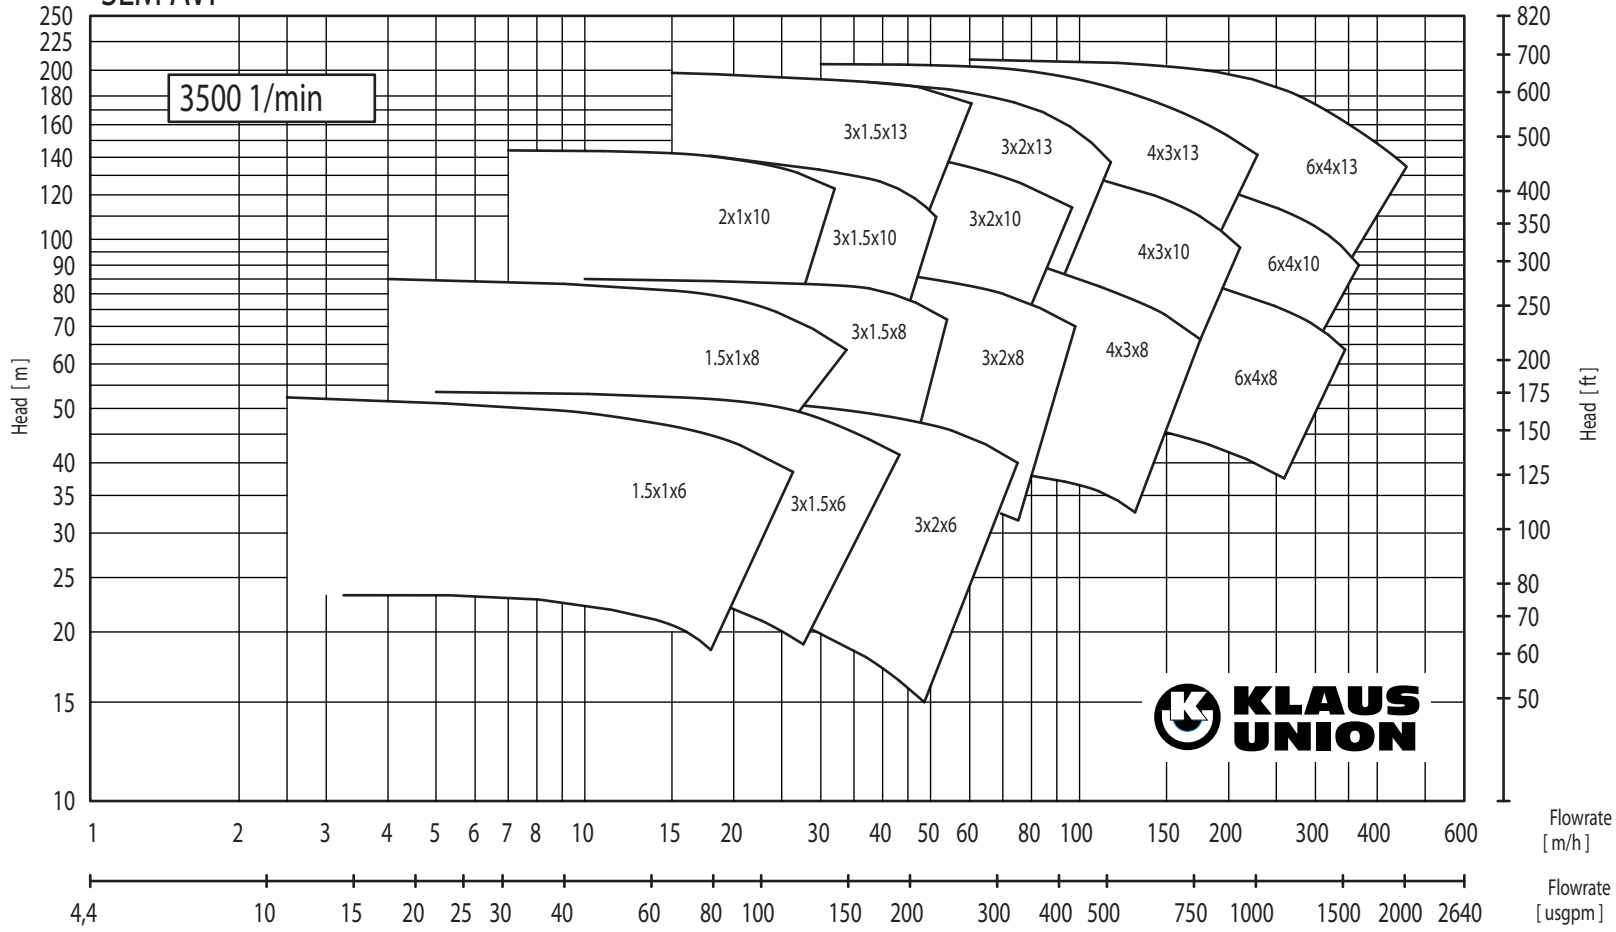

# SLM AVP

3500 1/min

Flowrate [m/h]  
Flowrate [usgpm]